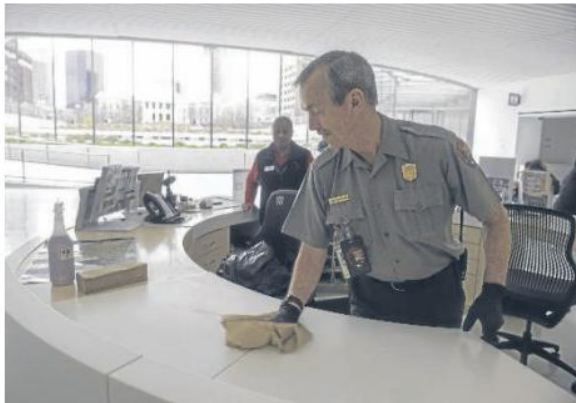

SUNDAY POST-DISPATCH

SUNDAY • 03.15.2020 • $4.00 • EARLY EDITION

CORONAVIRUS OUTBREAK

THE NEW NORMAL

A LOOK BACK • IN A WEEK LIKE NO OTHER, LIFE CHANGED

A LOOK AHEAD • 'SOCIAL DISTANCING' IS NEW BUZZ PHRASE

SUPPLY CHAIN • RESTOCKING STORES COULD BE A PROBLEM

ST. LOUIS SHUTS DOWN

Daily routines likely will be disrupted for several months

Please see VIRUS, Page A4

UNPRECEDENTED WEEK

Pandemic takes a dramatic toll throughout US

THE WASHINGTON POST

Please see PANDEMIC, Page A8

LABOR SHORTAGES

Getting food to right places may be a challenge

Please see FOOD, Page A8

PREPARING HOME

Commonsense tips families should follow to prepare for virus • A7

MANAGE FEAR

COVID-19 VS. FLU

THE LATEST

'COMPLETE INDIFFERENCE': THE BULLETS KEEP FLYING AT CAMBRIDGE HEIGHTS

BY JESSE BOGAN
St. Louis Post-Dispatch